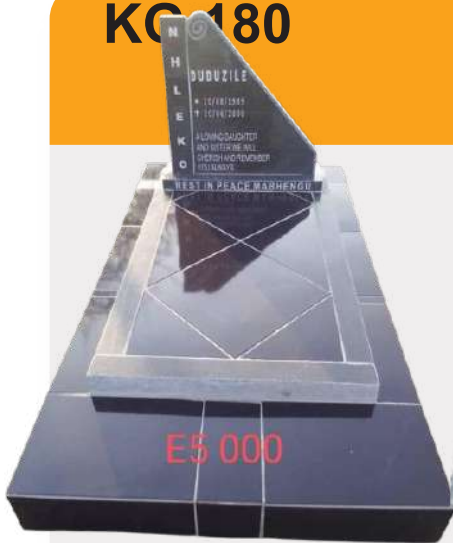

E3 500

KG 180

E5 000

KG 181