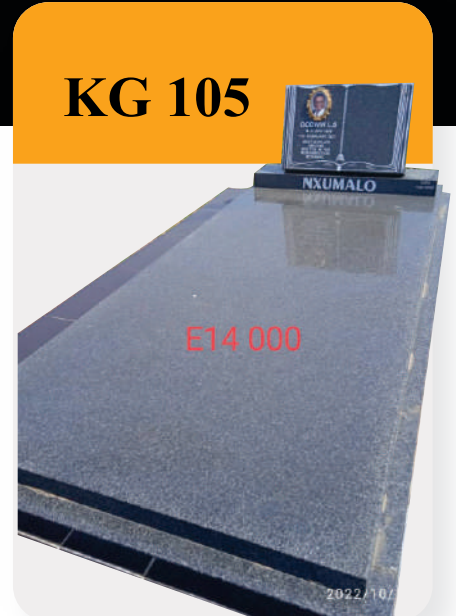

Tombstone Designs & Dimesions

KG 103

E16 000

KG 104

E13 000

KG 105

E14 000

KG 106

E25 000

KG 107

E20 000

KG 108

E15 000

Pay up to 60% for installation and settle the remaining figure after installing

Tombstone Designs & Dimesions

KG 109