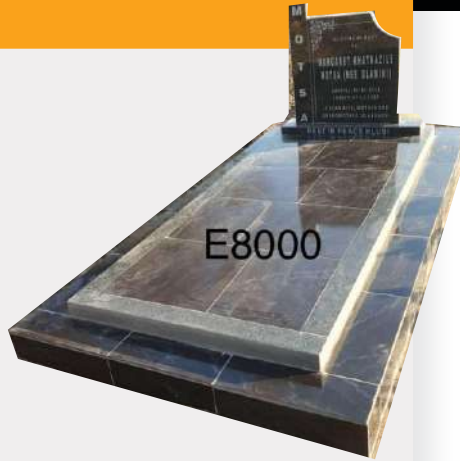

KG 139

E8 000