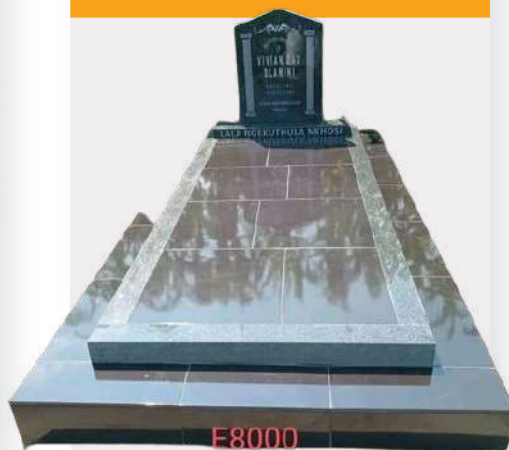

E28 000

Pay up to 60% for installation and settle
the remaining figure after installing

Tombstone Designs & Dimesions

KG 126

E6 000

KG 127

E8 000

KG 128