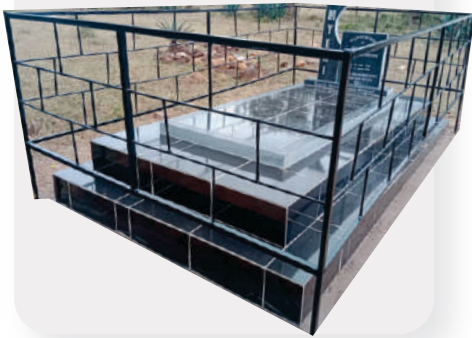

E20 000

Pay up to 60% for installation and settle the remaining figure after installing

Tombstone Designs & Dimesions

KG 97

E15 000 with cage

KG 98

E14 500

KG 99