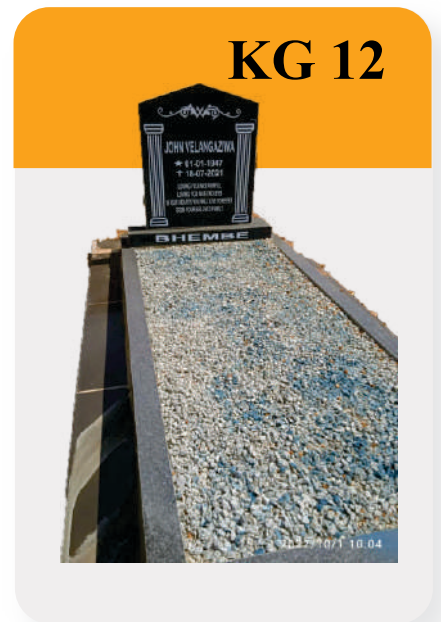

Pay up to 60% for installation and settle the remaining figure after installing

Tombstone Designs & Dimesions

Pay up to 60% for installation and settle the remaining figure after installing

Tombstone Designs & Dimesions