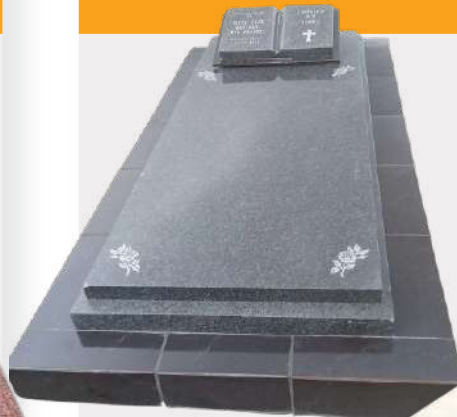

Tombstone Designs & Dimesions

KG 162

E35000

E35 000

KG 163

E27 000

KG 167

E6000

E6 000

KG 168

E26 000

E26 000

KG 169

E13 000

KG 170

E20 000

E50 000

Pay up to 60% for installation and settle the remaining figure after installing