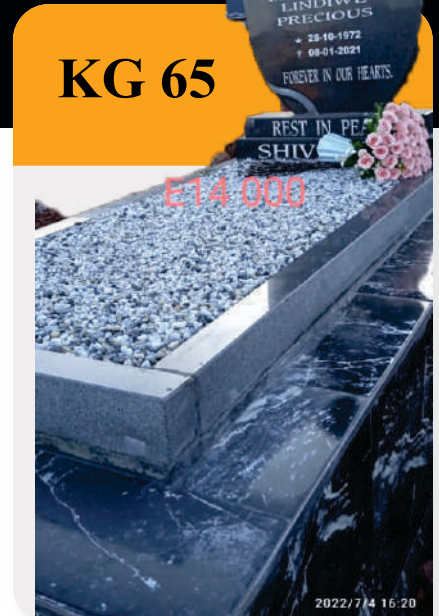

KG 65

E14 000