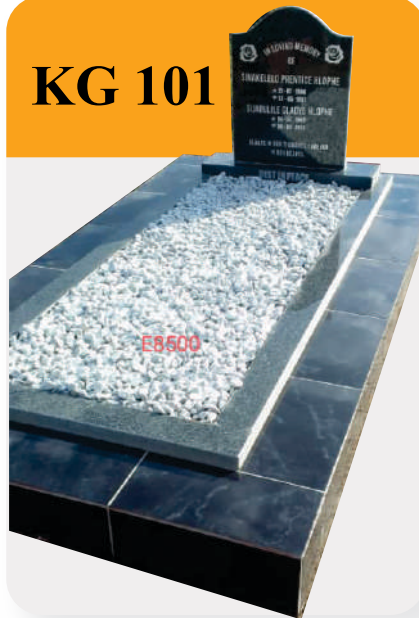

E15 000

KG 101

E8 500

KG 102