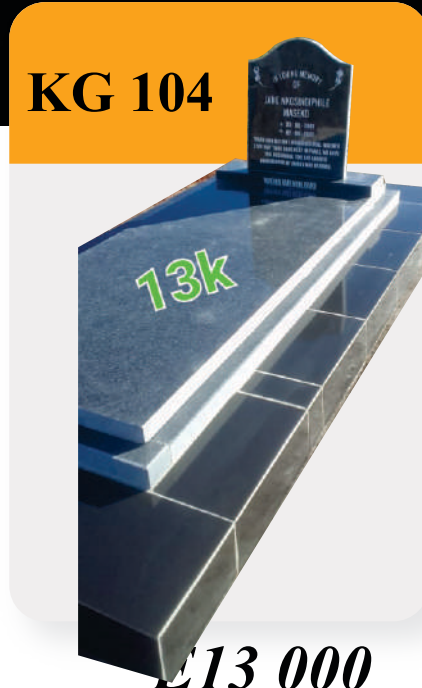

E13 000

KG 105