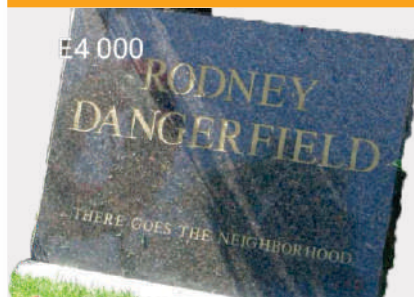

E3 500

KG 80

E10 500

Pay up to 60% for installation and settle the remaining figure after installing

Tombstone Designs & Dimesions

KG 91

E13 000

KG 92